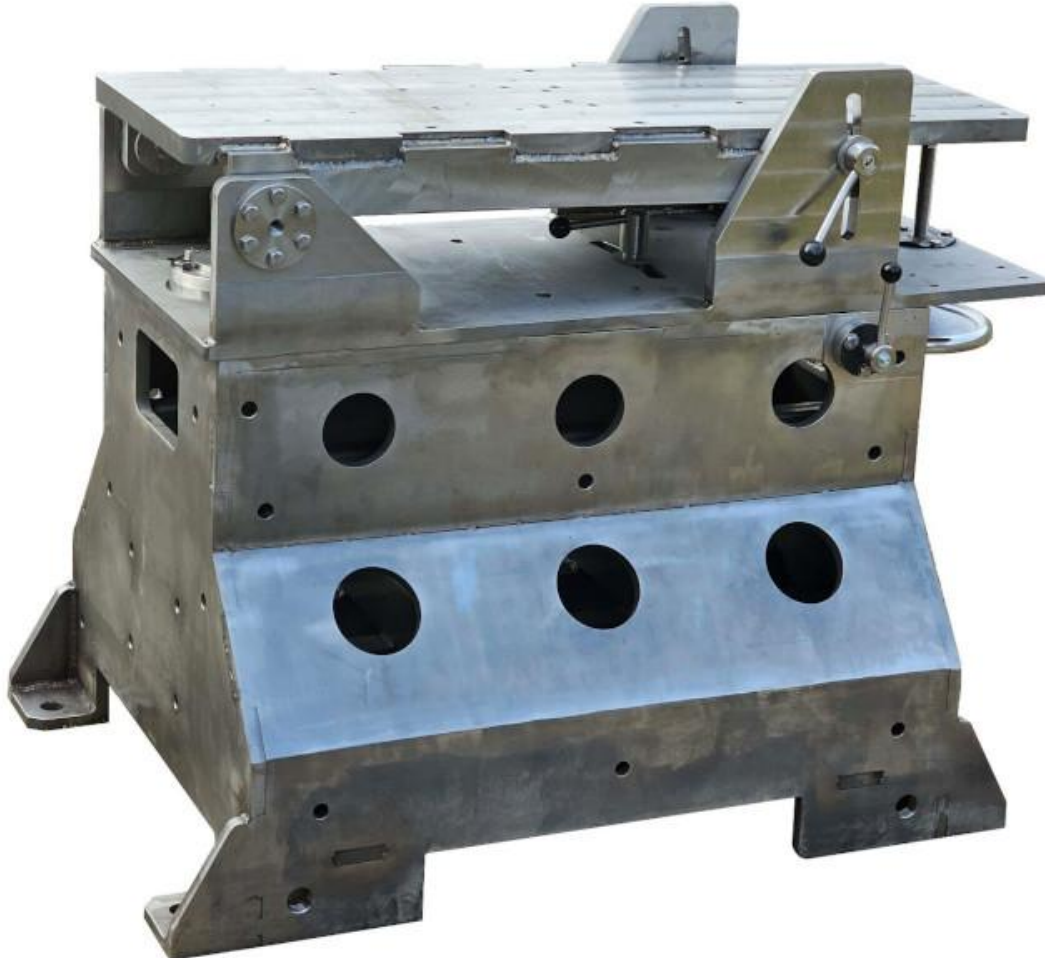

# Firing Rest 35mm

Stainless steel construction.

## Basic Technical Data

Width	860 mm
Length	1410 mm
Height	up to 1080 mm
Azimuth range	$\pm 7^\circ$
Elevation range	$\pm 7^\circ$
Weight	1300 kg (without accessories and others weights)
ATTENTION	THE FIRING REST HAS NO RECOIL SYSTEM