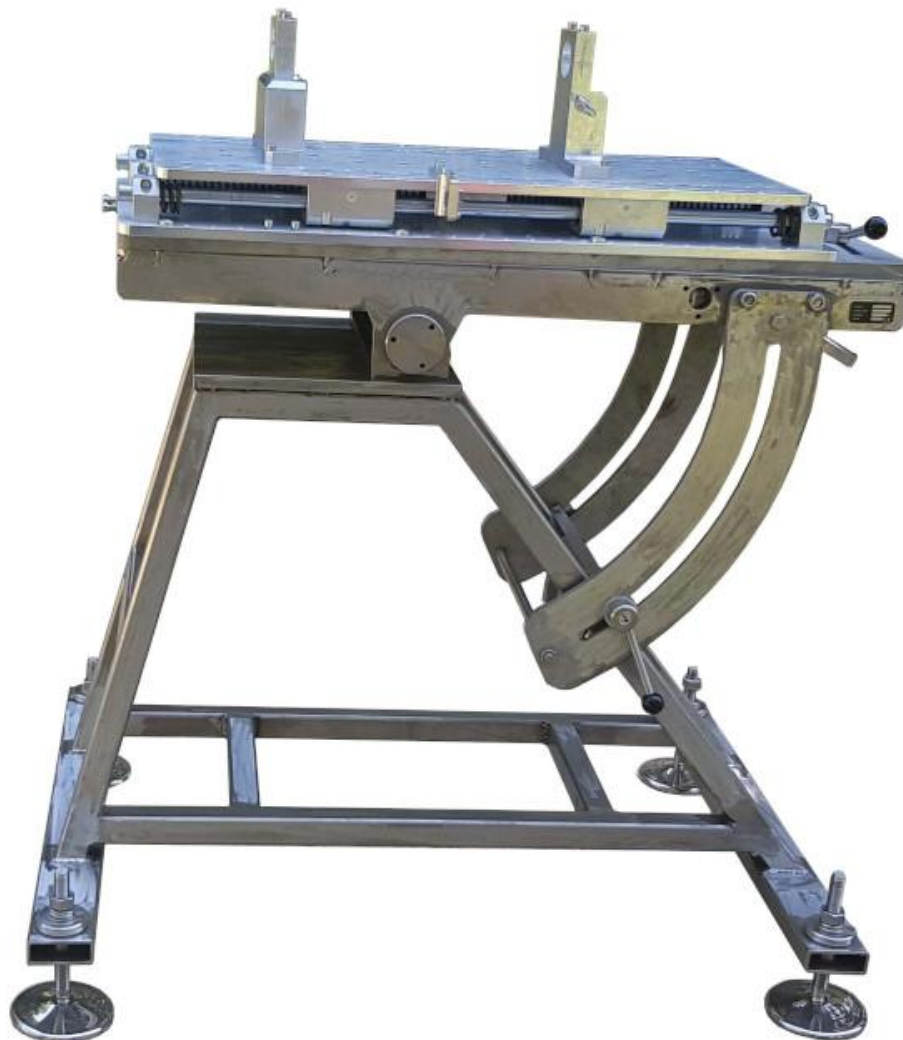

Firing Rest 45°

Stainless steel construction.

Basic Technical Data

Width	960 mm
Length	1320 mm
Height	1250 mm
Azimuth range	± 7°
Elevation range	-5° to +48°
Caliber	max. 40x53 mm or from 22 LR to 12,7x99 mm
Weight	400 kg (without accessories and others weights)